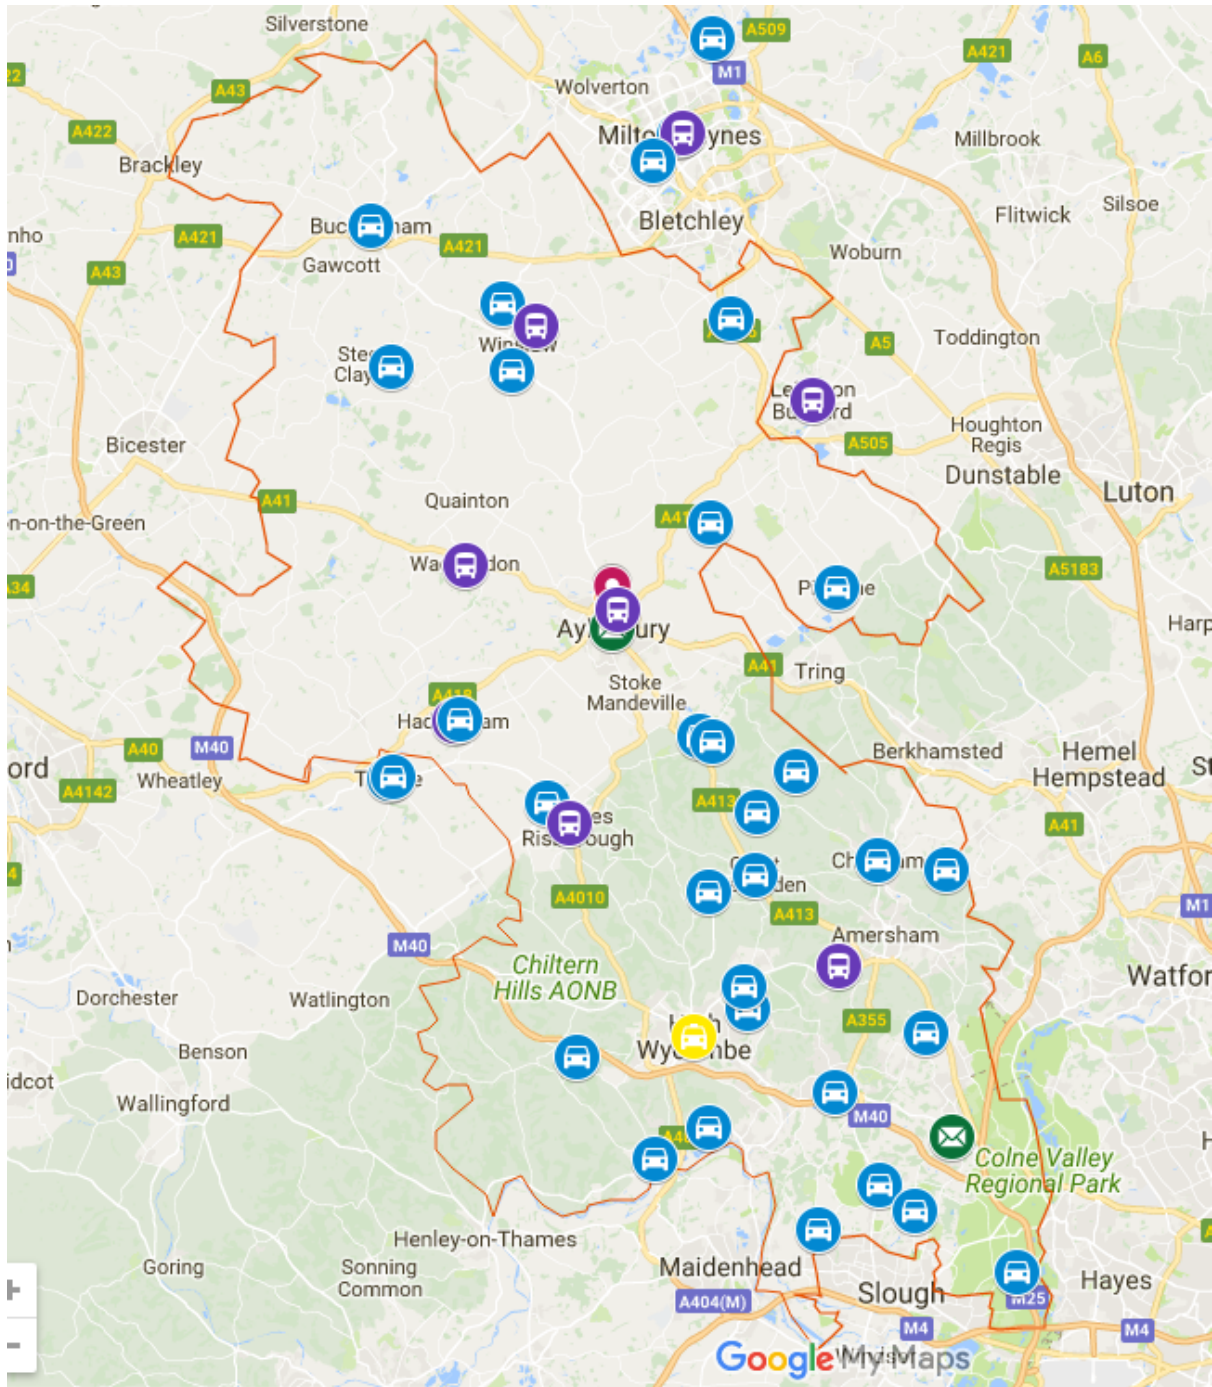

### Appendix 3 – Map of Community Transport options in the vale

**Buckinghamshire  
Community Transport**

**Community Impact Bucks**

A BETTER LIFE TOGETHER

Community Transport Schemes - October 2017

Aylesbury – 3 services, no community transport

**Shopmobility Scheme - Bucks Ambulance service – AVDC Taxi Tokens**